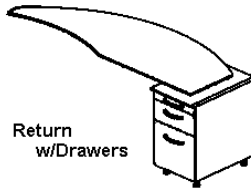

Napoli Collection

Desk

63"W x 36"D x 29½"H
Or
72"W x 36"D x 29½"H

Return
w/Drawers

63"W x 24"D x 29½"H
Available Left or Right
Includes Pencil/Box/File Pedestal

Curved Extension

47"W x 28"D x 29½"H
Available Left or Right

Mobile Pedestal

15"W x 22"D x 27½"H
Box/Box/File or File/File

High Wall Cabinet

40"W x 19"D x 80"H

Wardrobe Cabinet

24"W x 19"D x 80"H

1/4 Round Bookcase

2 Shelf
19"W x 19"D x 29½"H
5 Shelf
19"W x 19"D x 68"H