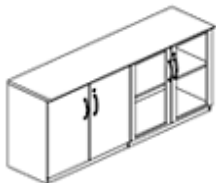

Napoli Collection

Desk

63"W x 36"D x 29½"H
Or
72"W x 36"D x 29½"H

Return
w/Drawers

63"W x 24"D x 29½"H
Available Left or Right
Includes Pencil/Box/File Pedestal

Curved Extension

47"W x 28"D x 29½"H
Available Left or Right

Mobile Pedestal

15"W x 22"D x 27½"H
Box/Box/File or File/File

High Wall Cabinet

40"W x 19"D x 80"H

Wardrobe Cabinet

24"W x 19"D x 80"H

1/4 Round Bookcase

2 Shelf
19"W x 19"D x 29½"H
5 Shelf
19"W x 19"D x 68"H

Bookcases

2 Shelf
36"W x 16"D x 29½"H
4 Shelf
19"W x 19"D x 54"H
5 Shelf
19"W x 19"D x 68"H

Low Wall Cabinet

72"W x 19"D x 29½"H

Lateral File

36"W x 19"D x 29½"H

Glass Door Cabinet

36"W x 19"D x 68"H
(Also Available w/Wood Doors)