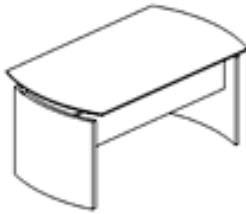

Napoli Collection

Desk

63"W x 36"D x 29½"H
Or
72"W x 36"D x 29½"H

Return
w/Drawers

63"W x 24"D x 29½"H
Available Left or Right
Includes Pencil/Box/File Pedestal

Curved Extension

47"W x 28"D x 29½"H
Available Left or Right

Mobile Pedestal

15"W x 22"D x 27½"H
Box/Box/File or File/File

High Wall Cabinet

40"W x 19"D x 80"H

Wardrobe Cabinet

24"W x 19"D x 80"H

1/4 Round Bookcase

2 Shelf
19"W x 19"D x 29½"H
5 Shelf
19"W x 19"D x 68"H