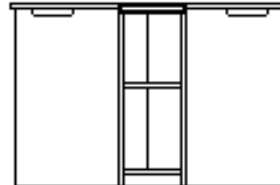

Collection Components

#520 51" Hutch
50½"W x 12¾"D x 39"H

#521 61" Hutch
60¾"W x 12¾"D x 39"H

#519 Corner Table
33"W x 33"D x 30"H

#530 File Cabinet

#512 51" Desk
50½"W x 27"D x 30"H

#513 61" Desk
60¾"W x 27"D x 30"H

#514 31" Desk
30¾"W x 27"D x 30"H

#552 48"H Bookcase
30½"W x 12¾"D x 48"H

#553 76"H Bookcase
30½"W x 12¾"D x 76"H

- Selected hardwood fronts and raised panel doors, veneer tops and laminate sides and interiors.
 - Built-in Lighting in Hutches
 - All file drawers accommodate letter or legal filing.
- All desks come with combination pencil drawer and keyboard tray.
 - Mix and match pieces to create your ideal workstation.